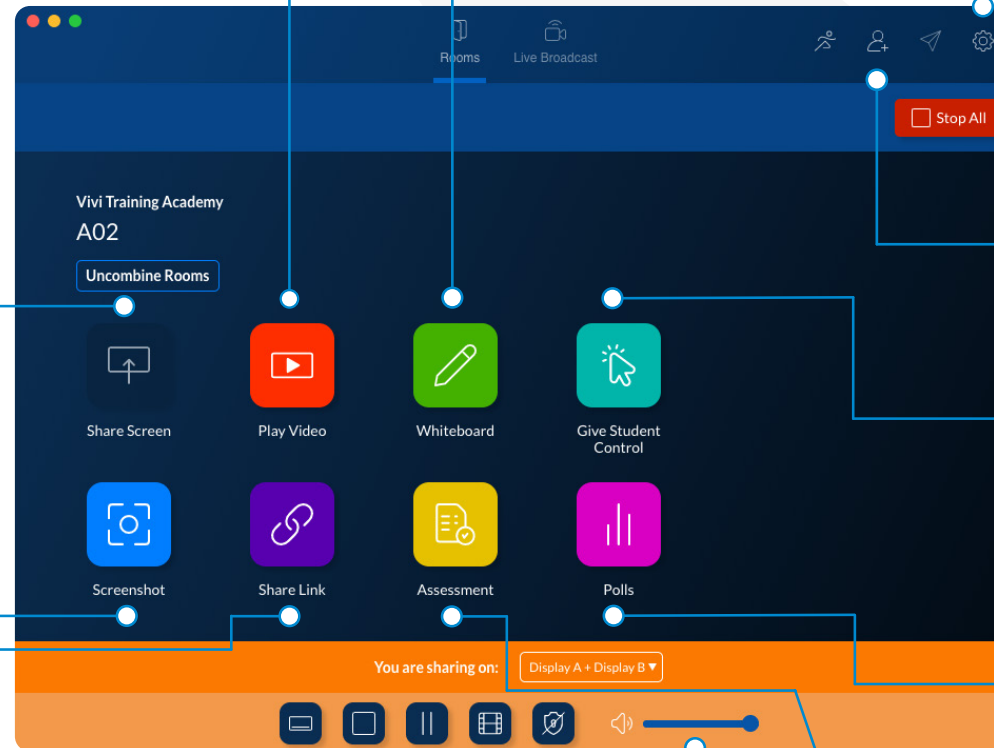

STOP SHARING

Stop sharing your screen, or your student's screen if they are presenting.

PAUSE SCREEN

Pause what you are sharing to the screen. It will leave a static piece of content, freeing up your device.

MOVIE MODE

Improves the quality of video streaming directly from your device with a two-second delay between your device and the screen, allowing the file to buffer for smooth video play.

PRIVACY MODE

Turn off the Capture Screenshot functionality.

WHITEBOARD

Annotate over a virtual whiteboard. You can also load a background image to annotate over.

SETTINGS

→ STREAM SETTINGS

Adjust the way Vivi streams to your classroom display.

→ ROOM SETTINGS

Activate room features like Open Access to give everyone in the class presentation privileges.

→ PREFERENCES

Adjust the way Vivi works on your computer.

GUEST ACCESS

If you have a guest presenter, create a code for them to access the screen without the need for them to login.

GIVE CONTROL TO A STUDENT

See which students are connected to the room and which have requested control. To grant access, simply click the student's name. You can also preview what's on a student's device if they have requested control.

POLLS

Monitor student wellbeing through emoji response polls, with questions such as, "How do you feel today?", and "How do you feel about the lesson?".

ASSESSMENT

Create a multiple choice (numerical or alphabetical), Yes/No, or True/False poll.

VOLUME CONTROL

Control the volume of the video you are playing on the display from your app.